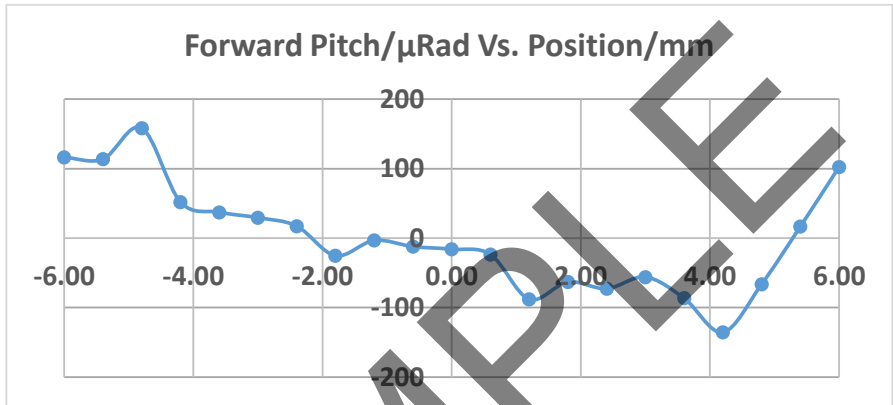

PDX4(/M) Test Report

Date	1/23/2025	Production Order Number	W123456
Serial Number	12345601	Assembled By	GT_Zhang
Range Tested	12 mm	Techician	GT_Zhang

Forward Yaw/ μ Rad Vs. Position/mm

Backward Yaw/ μ Rad Vs. Position/mm

Items	Pitch/ μ Rad	Yaw/ μ Rad
Forward	294	256
Backward	282	266
Specification	400	400