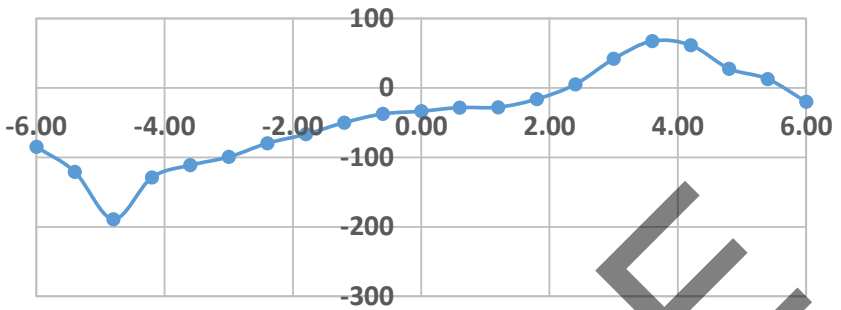

PDX4(/M) Test Report

Date	1/23/2025	Production Order Number	W123456
Serial Number	12345601	Assembled By	GT_Zhang
Range Tested	12 mm	Techician	GT_Zhang

Forward Yaw/ μ Rad Vs. Position/mm

Backward Yaw/ μ Rad Vs. Position/mm

Items	Pitch/ μ Rad	Yaw/ μ Rad
Forward	294	256
Backward	282	266
Specification	400	400