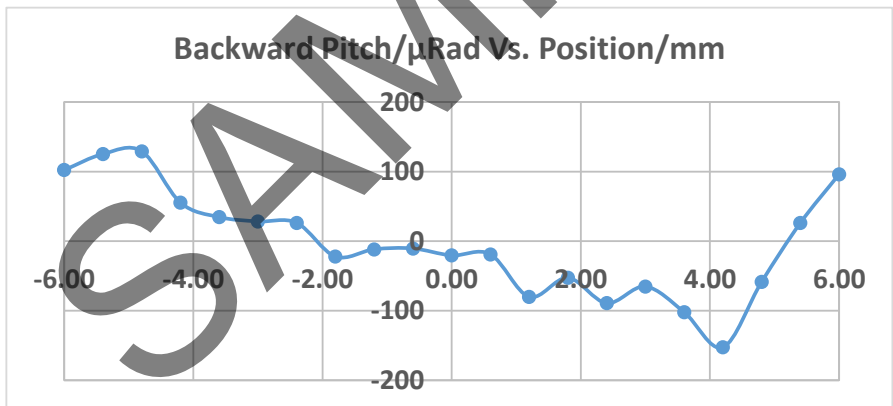

PDX4(/M) Test Report

Date	1/23/2025	Production Order Number	W123456
Serial Number	12345601	Assembled By	GT_Zhang
Range Tested	12 mm	Techician	GT_Zhang

Forward Yaw/ μ Rad Vs. Position/mm

Backward Yaw/ μ Rad Vs. Position/mm

Items	Pitch/ μ Rad	Yaw/ μ Rad
Forward	294	256
Backward	282	266
Specification	400	400