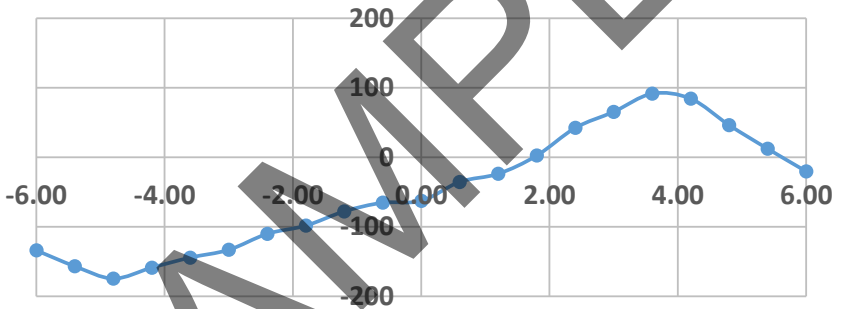

PDX4(/M) Test Report

Date	1/23/2025	Production Order Number	W123456
Serial Number	12345601	Assembled By	GT_Zhang
Range Tested	12 mm	Techician	GT_Zhang

Forward Yaw/ μ Rad Vs. Position/mm

Backward Yaw/ μ Rad Vs. Position/mm

Items	Pitch/ μ Rad	Yaw/ μ Rad
Forward	294	256
Backward	282	266
Specification	400	400