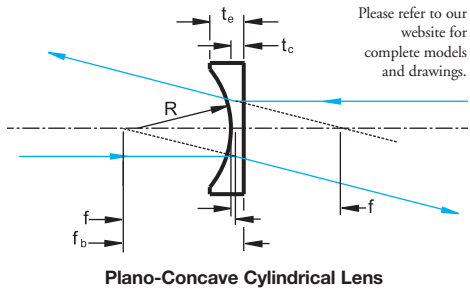

# N-BK7: Plano-Concave Cylindrical Lenses

Like plano-concave spherical lenses, negative cylindrical lenses can be used to expand light but only in one dimension. These lenses are used in applications that require one dimensional shaping of a light source. A typical application is to use a single cylindrical lens to turn a collimated laser beam into a line generator. Pairs of cylindrical lenses may be used to anamorphically shape images.

Plano-Concave Cylindrical Lens

**Specifications**

- **Material:** N-BK7
- **Wavelength Range:** 350 nm - 2.0  $\mu$ m
- **Design Wavelength:** 587.6 nm
- **Length Tolerance:** +0.00/-0.10 mm
- **Height Tolerance:** +0.00/-0.10 mm
- **Focal Length Tolerance:**  $\pm 1\%$
- **Surface Quality:** 60-40 Scratch-Dig
- **Centration:**  $\leq 5$  arcmin
- **Clear Aperture:** >90% of Dimensions