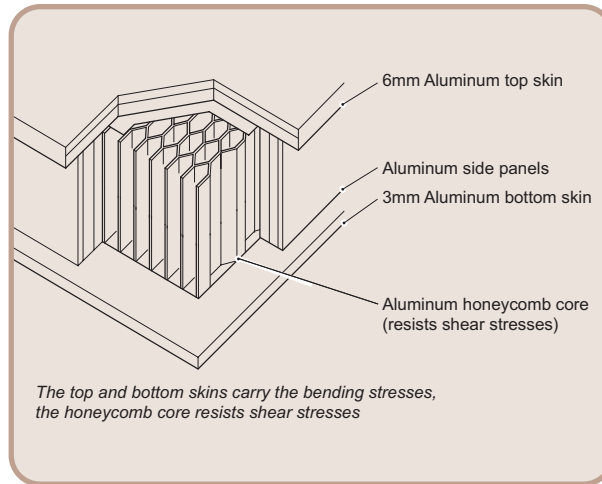

UltraLight™ Series Optical Breadboards Metric

Nanopositioning Flexure Systems

Thorlabs offers a wide variety of flexure stages that provide the ultimate nanopositioning performance. These systems have satisfied the high performance position requirements of our customers for years. Our selection of products in this category have grown substantially for 2005, please see chapter marked "Three Axis Flexure Stages and Accessories".

See Page 250

Metric Ultralight™ Breadboards, 25mm Thick - Stocked for Immediate Shipment

ITEM#	\$	£	€	¥	DIMENSIONS
PBG51501	\$ 586.50	£ 345.00	€ 572.90	¥ 110,476	300 x 300 mm
PBG51502	\$ 651.10	£ 383.00	€ 627.10	¥ 124,670	600 x 300 mm
PBG51505	\$ 793.90	£ 467.00	€ 747.10	¥ 152,604	600 x 600 mm
PBG51522	\$ 722.50	£ 425.00	€ 687.10	¥ 133,000	600 x 450 mm
PBG51509	\$ 943.50	£ 555.00	€ 872.90	¥ 181,923	750 x 750 mm
PBG51503	\$ 717.40	£ 422.00	€ 682.90	¥ 137,867	900 x 300 mm
PBG51506	\$ 904.40	£ 532.00	€ 840.00	¥ 175,425	900 x 600 mm
PBG51510	\$ 1,011.50	£ 595.00	€ 930.00	¥ 196,191	900 x 750 mm
PBG51512	\$ 1,101.60	£ 648.00	€ 1,005.70	¥ 214,424	900 x 900 mm
PBG51504	\$ 783.70	£ 461.00	€ 738.60	¥ 150,966	1200 x 300 mm
PBG51507	\$ 1,020.00	£ 600.00	€ 937.10	¥ 198,489	1200 x 600 mm
PBG51511	\$ 1,152.60	£ 678.00	€ 1,048.60	¥ 225,087	1200 x 750 mm
PBG51513	\$ 1,266.50	£ 745.00	€ 1,144.30	¥ 249,486	1200 x 900 mm
PBG51508	\$ 1,139.00	£ 670.00	€ 1,037.10	¥ 221,797	1500 x 600 mm

Metric Ultralight™ Breadboards, 55mm Thick - Stocked for Immediate Shipment

ITEM#	\$	£	€	¥	DIMENSIONS
PBG52505	\$ 824.50	£ 485.00	€ 772.90	¥ 159,568	600 x 600 mm
PBG52503	\$ 748.00	£ 440.00	€ 708.60	¥ 144,013	900 x 300 mm
PBG52506*	\$ 936.70	£ 551.00	€ 867.10	¥ 183,171	900 x 600 mm
PBG52509*	\$ 974.10	£ 573.00	€ 898.60	¥ 190,481	750 x 750 mm