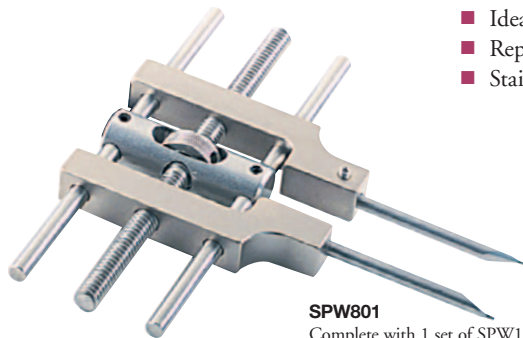

Spanner Wrenches

Hollow Tube allows beam to pass through

SPW301: Spanner Wrench for 9.24mm Lens Cells

SPW302: Spanner Wrench for 12.24mm Lens Cells

SPW306: Spanner Wrench for 6mm Lens Cells

SPW308: Spanner Wrench for 8mm Lens Cells

SPW602: Spanner Wrench for SM1RR Retaining Rings

SPW603: Fits SM05RR Retaining Rings

SPW909: Spanner Wrench for S1TM09 (page 173) Aspheric Lens Adapter

ITEM#	\$	£	€	¥	DESCRIPTION
SPW301	\$ 13.00	£ 9.75	€ 13,65	¥ 2,210	9.24mm Spanner Wrench
SPW302	\$ 13.50	£ 10.13	€ 14,18	¥ 2,295	12.24mm Spanner Wrench
SPW306	\$ 14.00	£ 10.50	€ 14,70	¥ 2,380	6mm Spanner Wrench
SPW308	\$ 14.50	£ 10.88	€ 15,23	¥ 2,465	8mm Spanner Wrench
SPW602	\$ 27.00	£ 20.25	€ 28,35	¥ 4,590	Spanner Wrench for SM1 Series
SPW603	\$ 27.00	£ 20.25	€ 28,35	¥ 4,590	Spanner Wrench for SM05 Series
SPW909	\$ 27.00	£ 20.25	€ 28,35	¥ 4,590	Spanner Wrench for SM1 Adapters

Adjustable Spanner Wrench

SPW801
Complete with 1 set of SPW102.

- Ideal for Ø1" and Ø2" Lens Tubes
- Replaceable Wrench Tips
- Stainless Steel Construction

SPW102

Fully adjustable spanner wrench set. The range of this spanner wrench is from 1/4" up to 3" diameter. This wrench is ideal for inserting the retaining rings in our Ø1" and Ø2" lens tubes.

Includes:

Plastic carrying case

NDS10 Sizes (inches): 3/16 , 7/32, 1/4, 9/32, 5/16, 11/32, 3/8, 7/16, 1/2, 9/16

NDS10/M Sizes (mm): 4, 5, 5.5, 6, 7, 8, 9, 10, 11, 13

ITEM#	METRIC#	\$	£	€	¥	DESCRIPTION
NDS10	NDS10/M	\$ 64.00	£ 48.00	€ 67,20	¥ 10,880	10-Piece Hollow Shaft Nutdriver Set